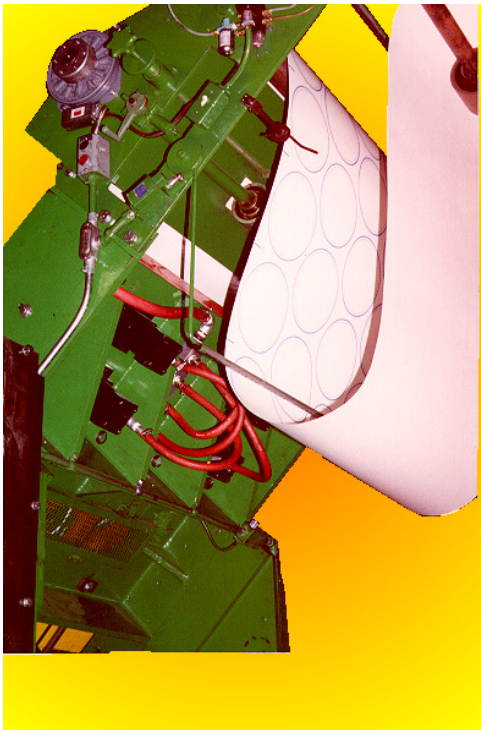

GRALEX

Presents

Auxiliary Scoring Units *for* **Paper Plate Machines**

- Provides Capability to Manufacture Scored, Smooth Style Paper Plates
- Improves Quality, Appearance, and Strength of Product
- Allows Manufacture of Scored Corner Food Trays on Standard Paper Plate Presses
- Provides Ability to Emboss Logos, Shapes, etc. Into Bottom of Products
- Utilizes Existing Cutting Dies in Conjunction with Interchangeable, Low Cost, Scoring Dies
- Over 70 in Operation Around the World