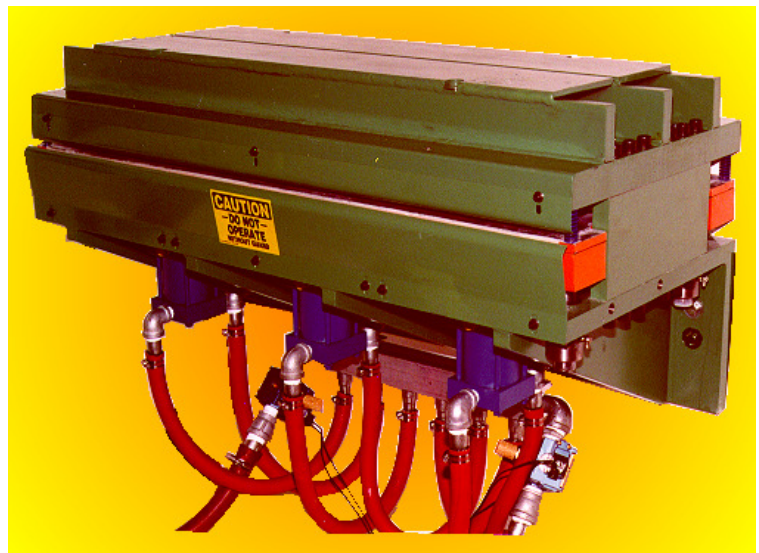

GRALEX

Presents

Auxiliary Scoring Units *for* **Paper Plate Machines**

- Provides Capability to Manufacture Scored, Smooth Style Paper Plates
- Improves Quality, Appearance, and Strength of Product
- Allows Manufacture of Scored Corner Food Trays on Standard Paper Plate Presses
- Provides Ability to Emboss Logos, Shapes, etc. Into Bottom of Products
- Utilizes Existing Cutting Dies in Conjunction with Interchangeable, Low Cost, Scoring Dies
- Over 70 in Operation Around the World